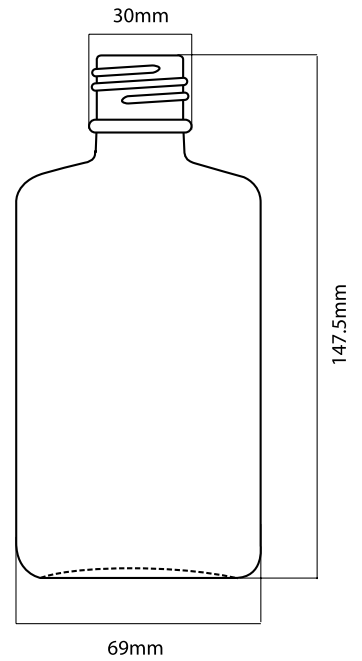

SPECIFICATION SHEET

Product Description

300ml Glass Diffuser Bottle - clear

GBOT300C

Product Name	300ml Glass Diffuser Bottle
Date	1st quarter 2010
Synergy Product Code	GBOT300C
Neck	28410
Bottle Wt	244gm
Body Shape	round cyl
Max Fill	342ml
Bottle Height	148mm
Body Diameter	69mm
Stock Available	clear or frosted glass
Caps suitable	28410 caps

Label and print area