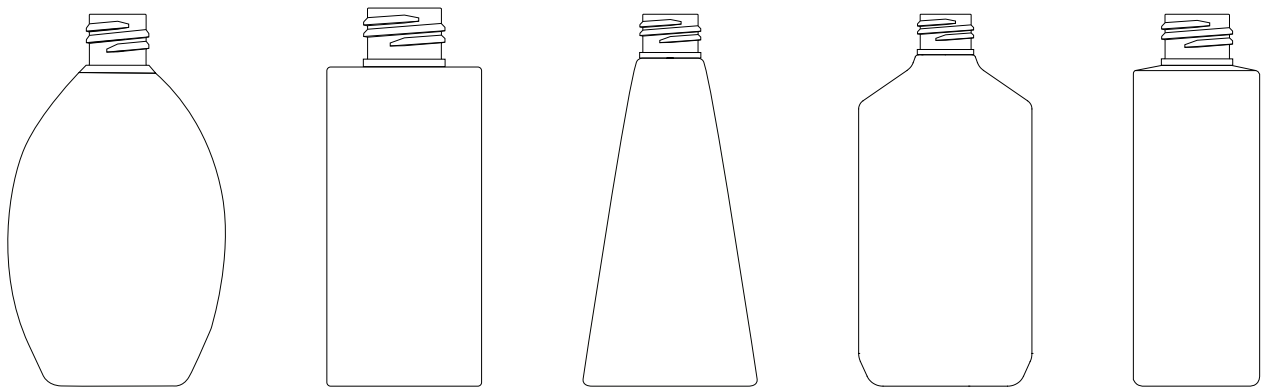

Library of Bottle Shapes & Sizes

Tall Boston

Boston Round

Square Shoulder

Veral

Tapered Shoulder

Sirop

Oval

Square

Pyramid

Flask

HDPE

Nominal Fill Level (ml)

	20	25	30	50	60	100	125	200	225	240	250	280	300	375	500	1L
Tall Boston	●		●	●			●				●		●	●	●	●
Boston Round											●		●		●	
Square Shoulder					●		●	●			●				●	●
Veral					●		●				●				●	●
Tapered Shoulder						●					●					
Sirop											●					
Oval		●				●										
Square						●				●		●				
Pyramid											●					
Flask														●		
HDPE SS				●			●		●		●					