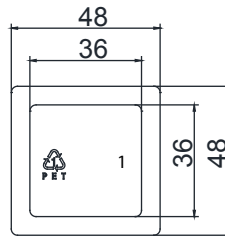

Screen Print Dimensions on Each Side

Brimful: 250±8ml

Height/Lengh	Tolerance
<1	±0.2
>1	±0.4
>5	±0.8
>50	±1.0
>100	±1.6
>200	±2.0
Diameter	Tolerance
<25	±0.4
>25	±0.8
>50	±1.2

Material	PET	Drawing no.	SB24024410-B024-12-00	Controlled Document
Weight	25.0±0.8g	Description 240ml Square Bottle with 24410 Neck SB24024410		
Scale	1:2			
Unit	mm			
Drawn by	A.Song			
Approved by		Synergy Packaging		
Revision	Date			