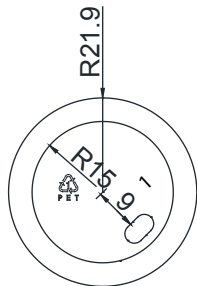

Screen Print Dimensions*

Brimful: 140±4ml

*Please request information sheet from office staff.

Height/Lengh	Tolerance
<1	±0.2
>1	±0.4
>5	±0.8
>50	±1.0
>100	±1.6
>200	±2.0
Diameter	Tolerance
<25	±0.4
>25	±0.8
>50	±1.2

Material	PET	Drawing no.	SS12524410-B024-14-01	Controlled Document	
Weight	25.0±0.8g	Description 125ml Square Shoulder Bottle with 24410 Neck SS12524410			
Scale	1:1				
Unit	mm				
Drawn by	A.Song				
Approved by		<p>Synergy Packaging</p> <p>* Customer Copy *</p>			
Revision	Date				Modifications
1	01/11/14				Information update
0	31/10/12				