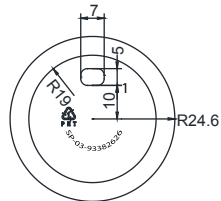

Screen Print Dimensions*

Brimful: 267±8ml

*Please request information sheet from office staff.

Height/Lengh	Tolerance
<1	±0.2
>1	±0.4
>5	±0.8
>50	±1.0
>100	±1.6
>200	±2.0
Diameter	Tolerance
<25	±0.4
>25	±0.8
>50	±1.2

Material	PET	Drawing no.	TB25024410-B024-14-01	Controlled Document	
Weight	25±1g	Description 250ml Tall Boston Bottle with 24410 Neck TB25024410			
Scale	1:2				
Unit	mm				
Drawn by	A.Song				
Approved by		<p align="center">Synergy Packaging</p> <p align="right">* Customer Copy *</p>			
Revision	Date				Modifications
1	01/11/14				Information update
0	28/09/12				