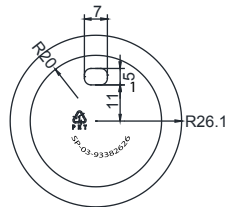

Screen Print Dimensions

Brimful: 323±10ml

Height/Lengh	Tolerance
<1	±0.2
>1	±0.4
>5	±0.8
>50	±1.0
>100	±1.6
>200	±2.0
Diameter	Tolerance
<25	±0.4
>25	±0.8
>50	±1.2

Material	PET	Drawing no.	TB30024415-B024-14-01	Controlled Document		
Weight	30.0±1.0g	Description 300ml Tall Boston Bottle with 24415 Neck TB30024415				
Scale	1:2					
Unit	mm					
Drawn by	A.Song					
Approved by		Synergy Packaging		* Customer Copy *		
1	30/06/14				Updated product code and rectified product weight	
0	28/09/12					
Revision	Date	Modifications				